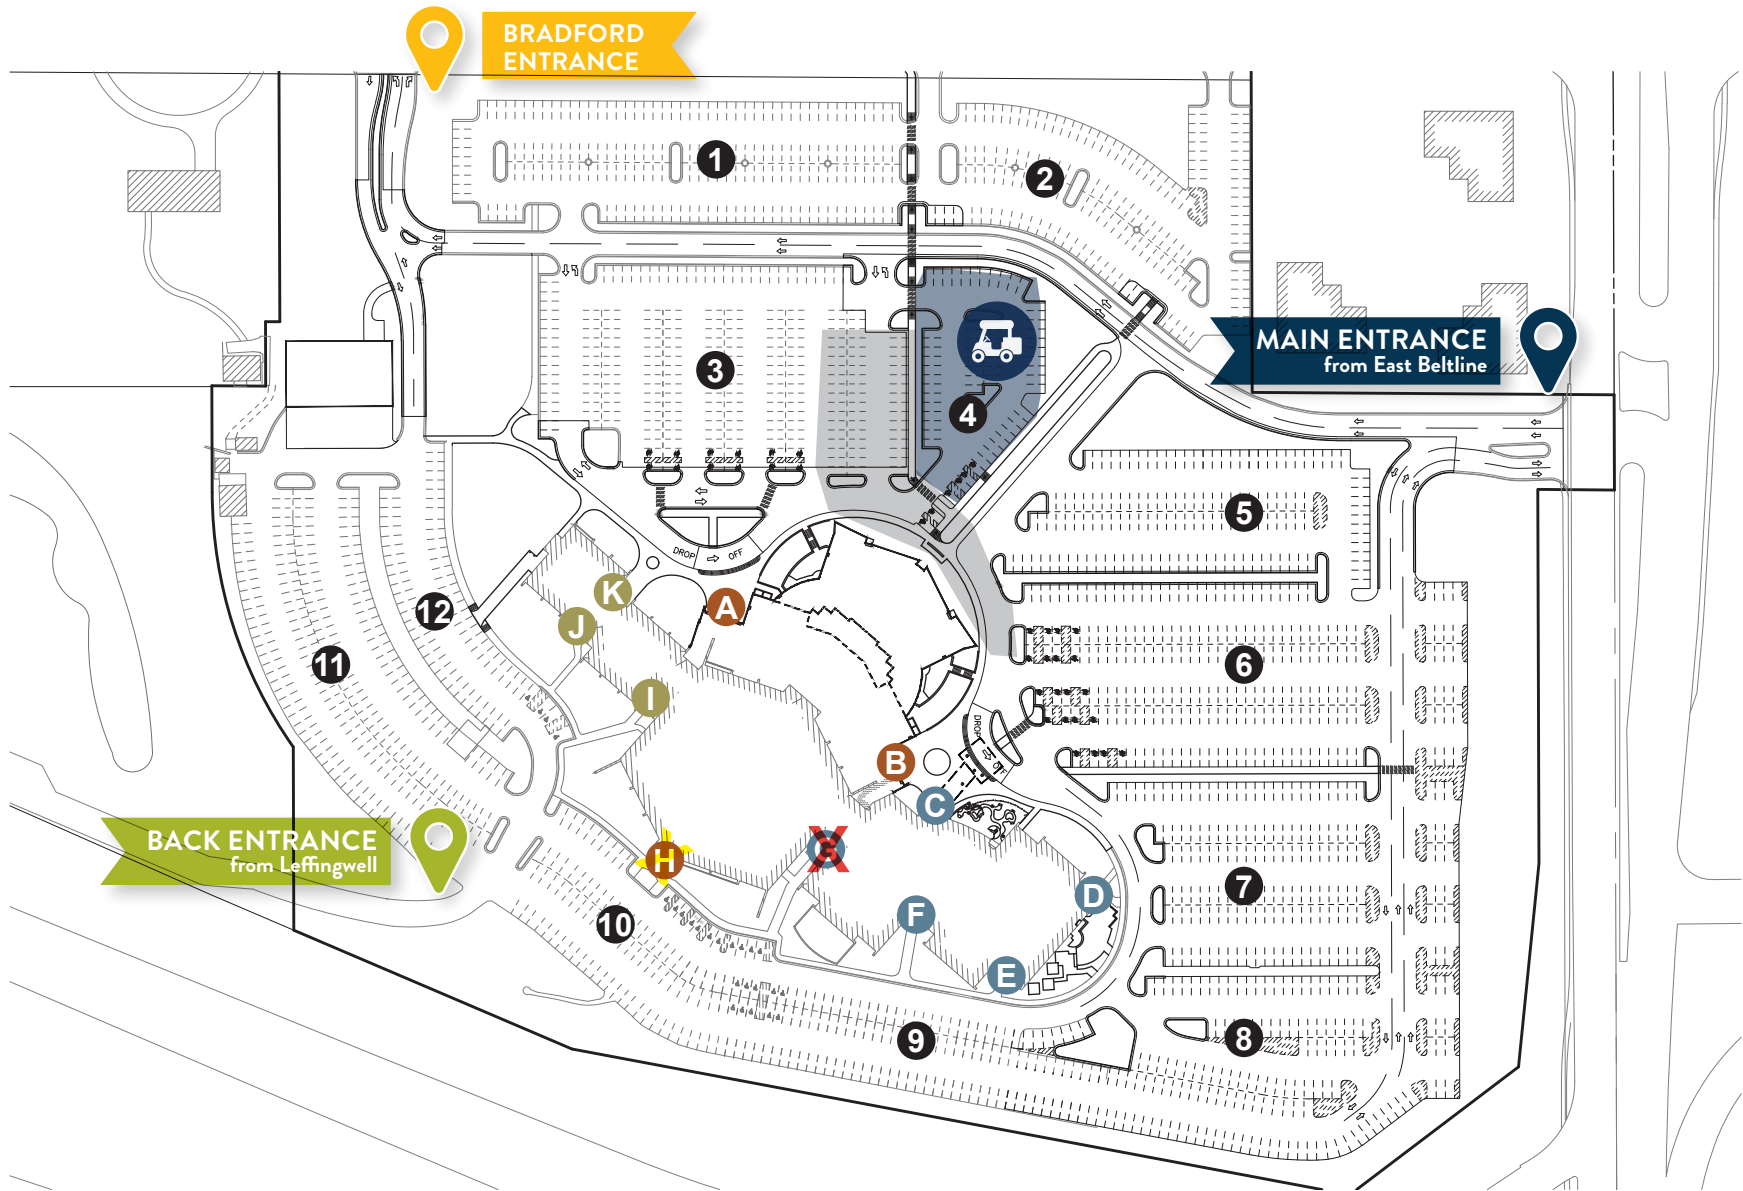

Calvary Church Parking Map

X Closed on Sundays

X Construction Entrance
Closed All Week

Mobility Assistance Lot

Under Construction Through July 2017