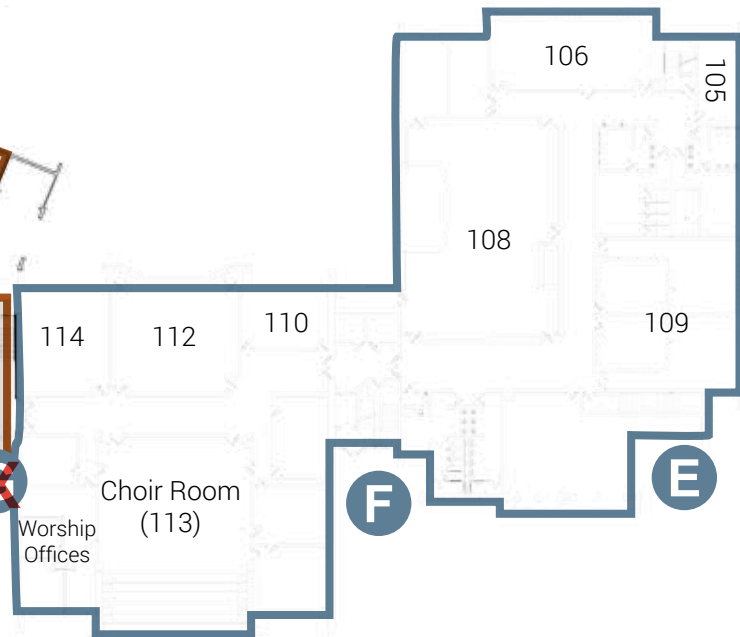

MAIN LEVEL

- A** West Main
- B** East Main
- C** Chapel
- D** Students
- F** Elevator Access
- K** Calvary Kids Check-in

Note: On Sunday mornings Entrance D can only be used to access the lower level.

Under Construction Through July 2017

LOWER LEVEL

East End

West End

- F** Elevator Access
- G** Music
- H** Offices
- I** Calvary Kids Check-in

- X** Closed on Sunday Mornings
- X** Closed for Construction
- Under Construction Through July 2017