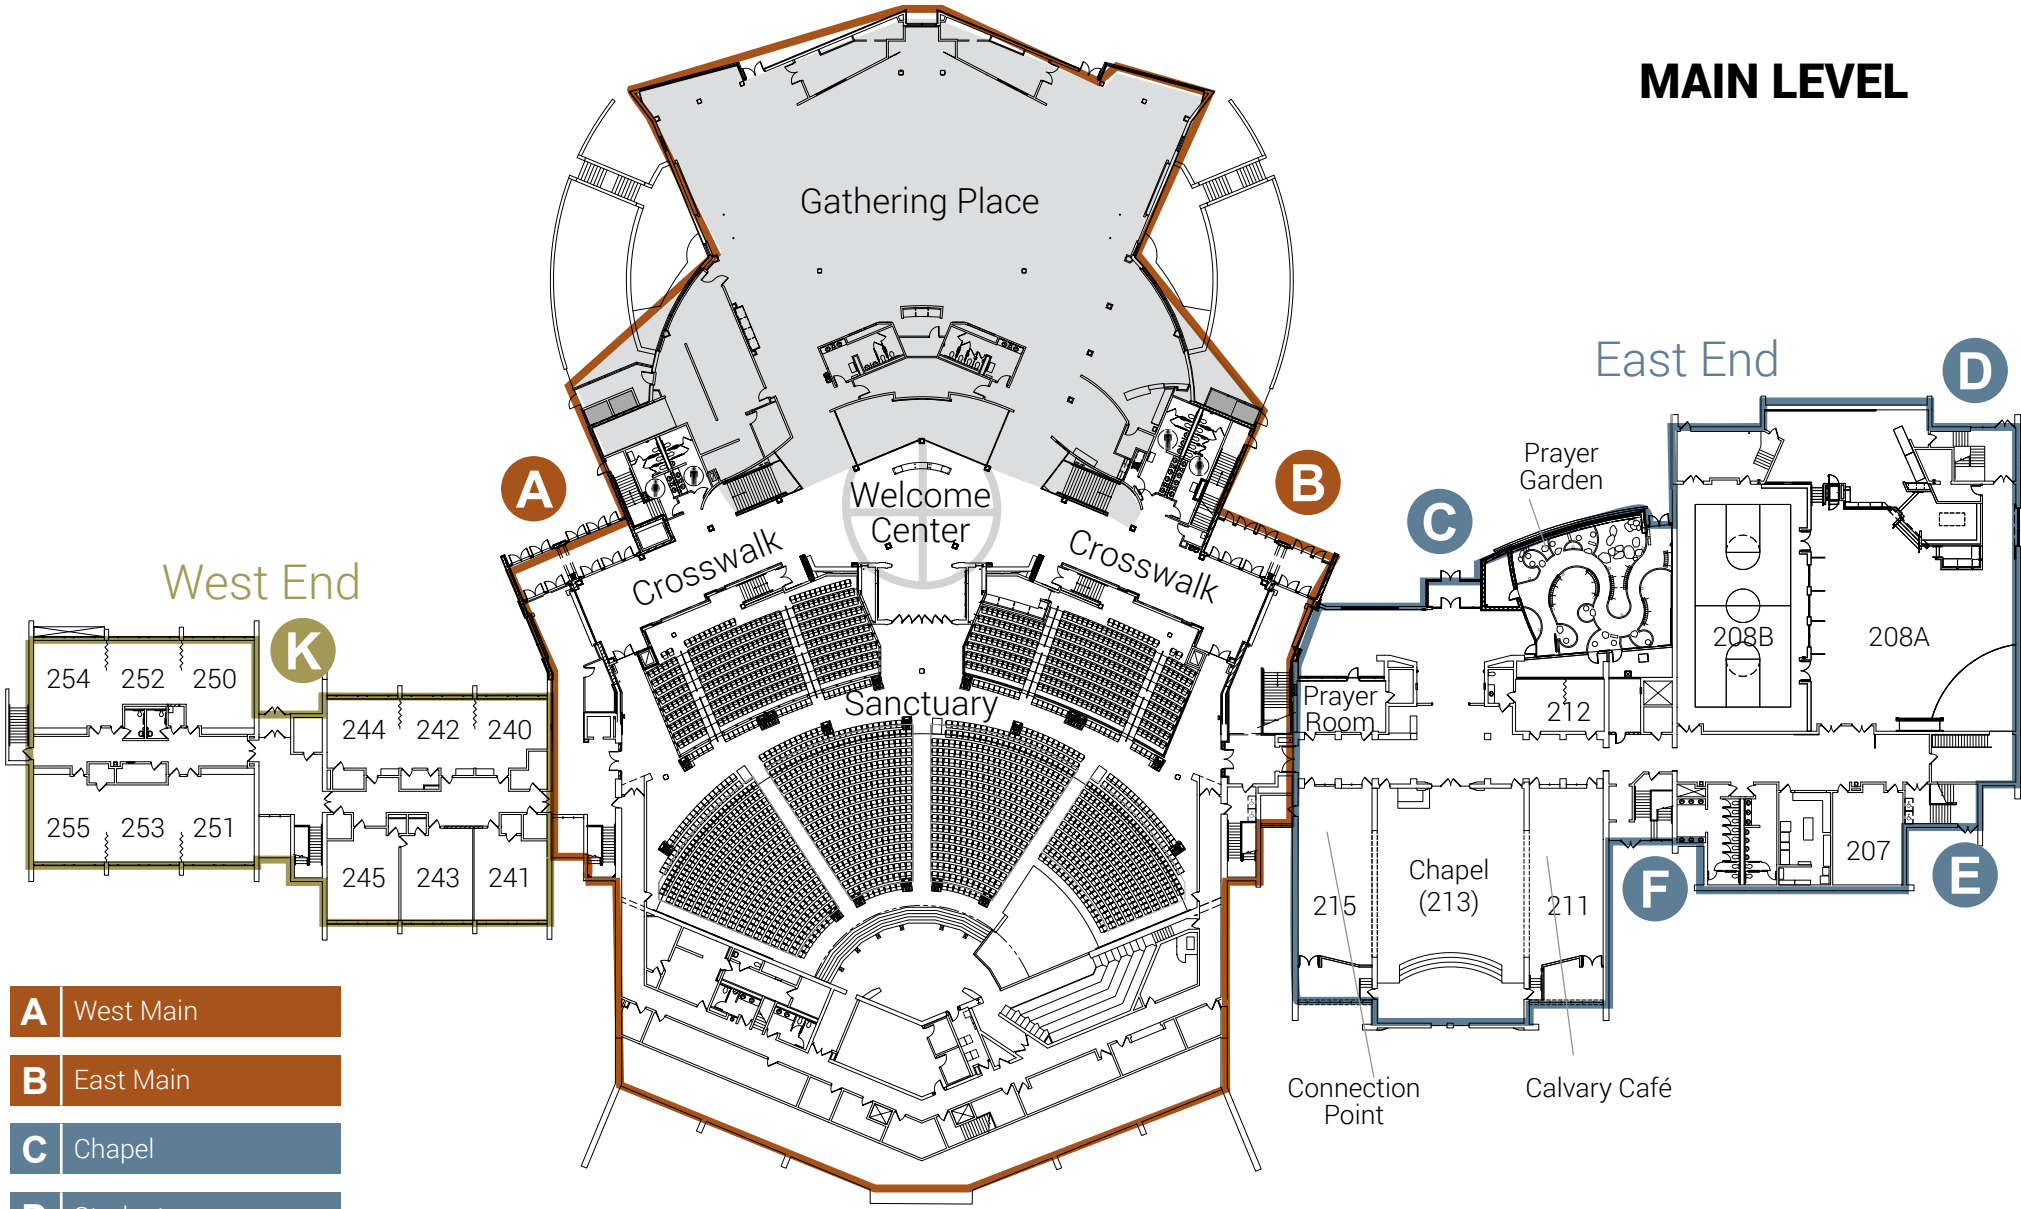

MAIN LEVEL

- A** West Main
- B** East Main
- C** Chapel
- D** Students
- F** Elevator Access
- K** Calvary Kids Check-in

Note: On Sunday mornings Entrance D can only be used to access the lower level.

Under Construction Through July 2017

LOWER LEVEL

East End

West End

- F** Elevator Access
- G** Music
- H** Offices
- I** Calvary Kids Check-in

- X** Closed on Sunday Mornings
- X** Closed for Construction
- Under Construction Through July 2017