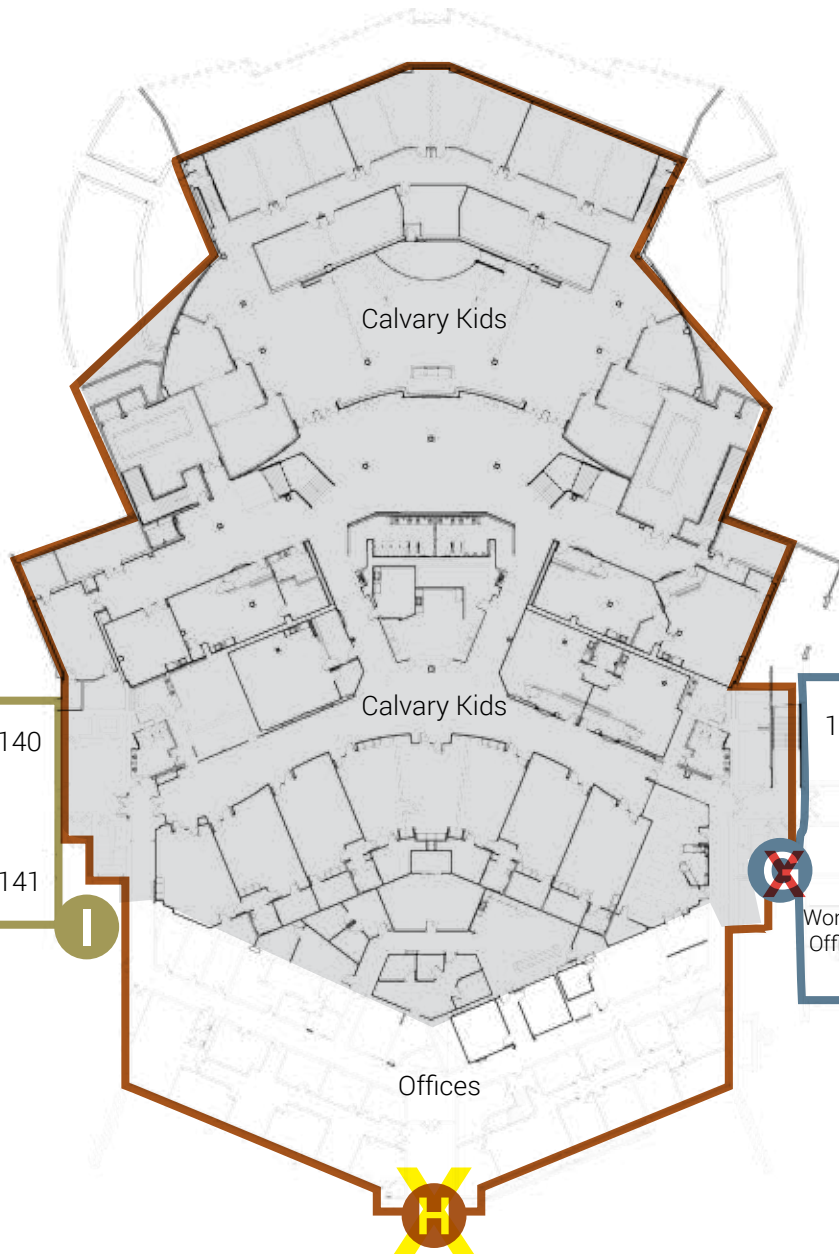

MAIN LEVEL

- A** West Main
- B** East Main
- C** Chapel
- D** Students
- F** Elevator Access
- K** Calvary Kids Check-in

Note: On Sunday mornings Entrance D can only be used to access the lower level.

Under Construction Through July 2017

LOWER LEVEL

East End

West End

- F** Elevator Access
- G** Music
- H** Offices
- I** Calvary Kids Check-in

- X** Closed on Sunday Mornings
- X** Closed for Construction
- Under Construction Through July 2017