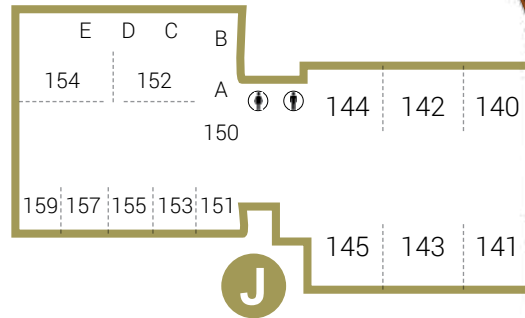

MAIN LEVEL

- A** West Main
- B** East Main
- C** Chapel
- D** Students
- F** Elevator Access
- K** Calvary Kids Check-in

Note: On Sunday mornings Entrance D can only be used to access the lower level.

Under Construction Through July 2017

LOWER LEVEL

East End

West End

- F** Elevator Access
- G** Music
- H** Offices
- I** Calvary Kids Check-in

- X** Closed on Sunday Mornings
- X** Closed for Construction
- Under Construction Through July 2017